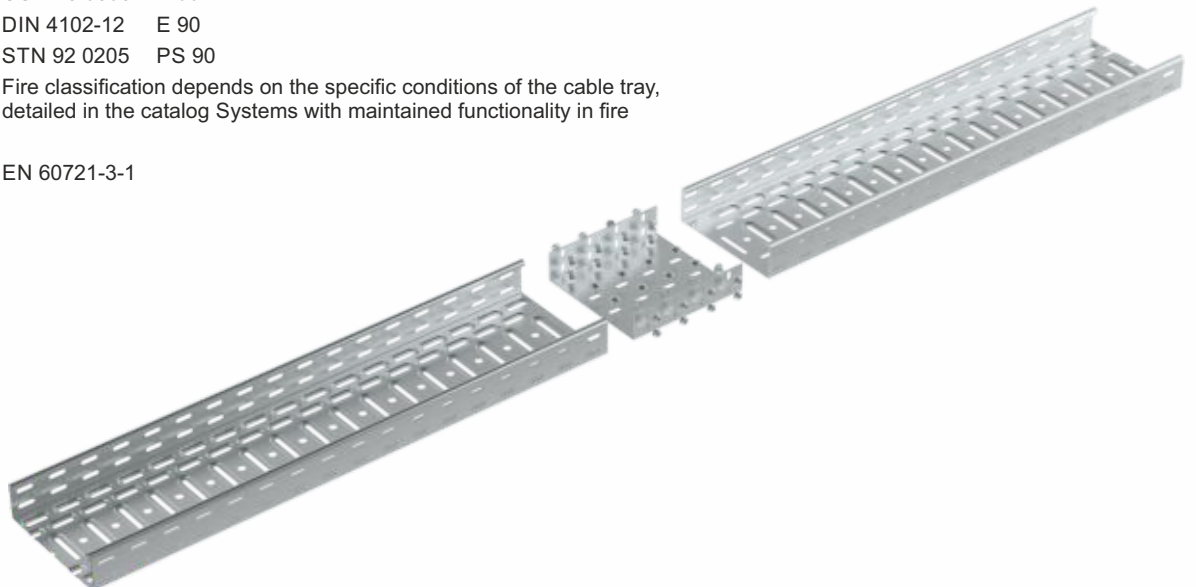

for height of cable tray: 60 mm

length: 200 mm

thickness of metal sheet: 1,5 mm

product description: Coupling is intended for connecting cable trays KZ without integrated coupling by NSM 6X10 bolts.
A bolt with a GMT surface finish is used for a tray with an F surface finish.

surface finish: PO - Pre-Galvanized, zinc-layer 15 - 27 µm
POF - Hot Dip Galvanized, average zinc-layer 55 µm (min. 45 µm)
POZM - galvanized steel with admixture of magnesium and aluminum according to EN 10346, EN 10143, protective layer 18-31 µm

sales amount: á 1 pc

certification: EN 61537:02

classification : ČSN 73 0895 P 90-R
DIN 4102-12 E 90
STN 92 0205 PS 90
Fire classification depends on the specific conditions of the cable tray, detailed in the catalog Systems with maintained functionality in fire

storage: EN 60721-3-1