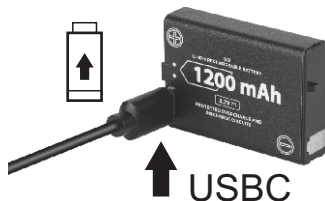

TRACON HL600R

HASZNÁLATI ÚTMUTATÓ | USER MANUAL | BEDIENUNGSANLEITUNG
INSTRUKCJA UŻYTKOWANIA | INSTRUCȚIUNI UTILIZARE |
KORISNIČKI PRIRUČNIK | NAVODILO ZA UPORABO | MANUALE
UTENTE | NÁVOD NA POUŽITIE | NÁVOD NA POUŽITÍ | KORISNIKI
PRIRUČNIK | MANUEL D'UTILISATION | MANUAL DE USUARIO

1
2

OFF

1x - 1+2 = 600 lm

2x - 2 = 60 lm

3x - 2 = 180 lm

4x - 1 = 60 lm

5x - 1 = 200 lm

6x - 1 = 500 lm

Hybrid

Li-ion
Battery Pack

3AAA
Dry Battery

OPTION!

> 1 s = RED ON / RED STROBE

< 1 s = WHITE STROBE

Fehér, white, weiss, biely, alb, biały,
beli, bílý, bijeli, bianco, blanc, blanco

Piros, red, rot, červený, roșu, czerwony,
rdeči, crvena, crveni, rosso, rouge, rojo

www.traconelectric.com

This document could be modified without notice. Updated Information on Website.

Änderungen am Dokument ohne Ankündigung möglich. Aktuelle Informationen finden Sie auf unserer Webseite.

Zastrzegamy możliwość zmiany niniejszego dokumentu bez uprzedzenia! Bieżące informacje można znaleźć na stronie internetowej!

Acest document poate fi modificat fără o notificare prealabilă! Informații actualizate pe pagina noastră de internet!

Ovaj dokument se može promijeniti bez prethodne najave! Aktualne informacije možete naći na web-sajtu!

Ta dokument se lahko spremeni brez predhodnega obvestila! Posodobljene informacije najdete na spletni strani!

Questo documento può cambiare senza preavviso. Informazioni aggiornate si trovano sul sito internet.

Tento dokument sa môže zmeniť bez predchádzajúceho oznámenia! Aktuálne informácie na web-stránke!

Tento dokument může být změněn bez předchozího oznámení! Aktuální informace na web-stránce!

Ovaj dokument se može promijeniti bez prethodne najave. Važeće informacije su na web stranici.