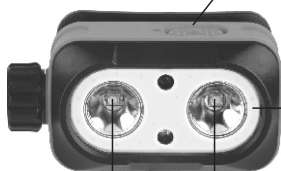

0 - 90°

Strobe

COB

CW

WW

1x - CW 300 lm,  
2x - WW 300 lm,  
3x - COB 400 lm,  
4x - RED 100 lm,

>1s - DIMM, <1s - STROBE  
>1s - DIMM,  
>1s - DIMM,  
>1s - DIMM, <1s - STROBE  
<1s 2X - TURBO 700 lm

CW/WW/  
COB