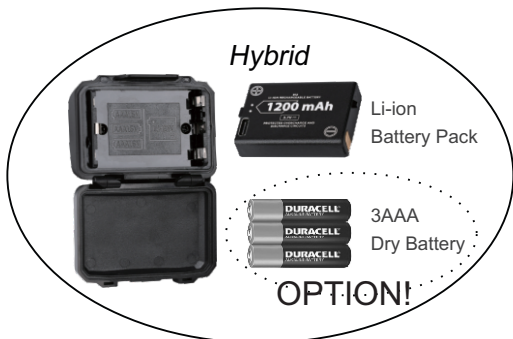

Hybrid

Li-ion  
Battery Pack

3AAA  
Dry Battery

OPTION!

> 1 s = RED ON / RED STROBE

< 1 s = WHITE STROBE

Fehér, white, weiss, biely, alb, biały,  
beli, bílý, bijeli, bianco, blanc, blanco

Piros, red, rot, červený, roșu, czerwony,  
rdeči, crvena, crveni, rosso, rouge, rojo