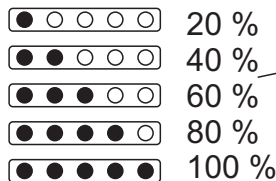

Fehér, white, weiss, biely, alb, biały,  
beli, bílý, bijeli, bianco, blanc, blanco  
Piros, red, rot, červený, roșu, czerwony,  
rdeči, crvena, crveni, rosso, rouge, rojo

< 1 s = ON / M WHITE / M RED / M RED-BLUE  
> 1 s = SP WHITE

M = 40 - 2800 lm  
SP = 50 - 700 lm

M

USBA

USBC

Kék, blue, blau, modrá, modrý,  
albastru, niebieski, plava,  
modra, azzurro, bleu, azul

[www.traconelectric.com](http://www.traconelectric.com)

*This document could be modified without notice. Updated Information on Website.*